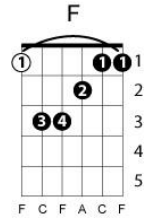

Right Down The Line - Gerry Rafferty (1977)

Key of Dm

Intro (Guitar Solo):

Dm C Am F (x3)

C G Am->G->F

Dm C
 You know I need your love
 Am F
 You've got that hold over me
 Dm C
 Long as I got your love
 Am F
 You know that I'll never leave
 Dm C
 When I wanted you to shape my life
 Am F
 I had no doubt in my mind
 C
 And it's been you
 G
 Woman

Am G F
 Right down the line

I know how much I lean on you
 Only you can see
 The changes that I've been through
 Have left a mark on me
 You've been as constant as a northern star
 The brightest light that shines
 It's been you
 Woman
 Right down the line

C
... 'Cause you believed in me
Through my darkest night
Put something better inside of me
You brought me into the light
Threw away all those crazy dreams
I put them all behind
And it was you
Woman
Right down the line

(Guitar Solo)
Dm C Am F (x3)
C G Am->G->F

If I should doubt myself
If I'm losing ground
I won't turn to someone else
They'd only let me down
When I wanted you to shape my life
I had no doubt in my mind
And it's been you
Woman
Right down the line