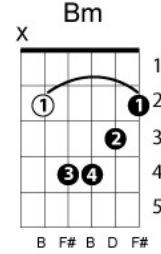

Right Down The Line - Gerry Rafferty (1977)

Key of Dm

Intro (Guitar Solo):

Dm C Am F (x3)

C G Am->G->F

Dm C
 You know I need your love
 Am F
 You've got that hold over me
 Dm C
 Long as I got your love
 Am F
 You know that I'll never leave
 Dm C
 When I wanted you to shape my life
 Am F
 I had no doubt in my mind
 C
 And it's been you
 G
 Woman

Am G F
 Right down the line

I know how much I lean on you
 Only you can see
 The changes that I've been through
 Have left a mark on me
 You've been as constant as a northern star
 The brightest light that shines
 It's been you
 Woman
 Right down the line

C
... 'Cause you believed in me
Through my darkest night
Put something better inside of me
You brought me into the light
Threw away all those crazy dreams
I put them all behind
And it was you
Woman
Right down the line

(Guitar Solo)
Dm C Am F (x3)
C G Am->G->F

If I should doubt myself
If I'm losing ground
I won't turn to someone else
They'd only let me down
When I wanted you to shape my life
I had no doubt in my mind
And it's been you
Woman
Right down the line