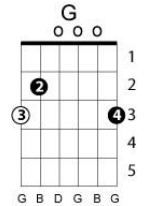

Right Down The Line - Gerry Rafferty (1977)

Key of Dm

Intro (Guitar Solo):

Dm C Am F (x3)

C G Am->G->F

Dm C
 You know I need your love
 Am F
 You've got that hold over me
 Dm C
 Long as I got your love
 Am F
 You know that I'll never leave
 Dm C
 When I wanted you to shape my life
 Am F
 I had no doubt in my mind
 C
 And it's been you
 G
 Woman

Am G F
 Right down the line

I know how much I lean on you
 Only you can see
 The changes that I've been through
 Have left a mark on me
 You've been as constant as a northern star
 The brightest light that shines
 It's been you
 Woman
 Right down the line

C
... 'Cause you believed in me
Through my darkest night
Put something better inside of me
You brought me into the light
Threw away all those crazy dreams
I put them all behind
And it was you
Woman
Right down the line

(Guitar Solo)
Dm C Am F (x3)
C G Am->G->F

If I should doubt myself
If I'm losing ground
I won't turn to someone else
They'd only let me down
When I wanted you to shape my life
I had no doubt in my mind
And it's been you
Woman
Right down the line