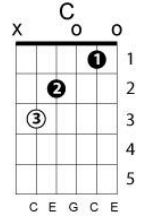

Right Down The Line - Gerry Rafferty (1977)

Key of Dm

Intro (Guitar Solo):

Dm C Am F (x3)

C G Am->G->F

Dm C
 You know I need your love
 Am F
 You've got that hold over me
 Dm C
 Long as I got your love
 Am F
 You know that I'll never leave
 Dm C
 When I wanted you to shape my life
 Am F
 I had no doubt in my mind
 C
 And it's been you
 G
 Woman

Am G F
 Right down the line

I know how much I lean on you
 Only you can see
 The changes that I've been through
 Have left a mark on me
 You've been as constant as a northern star
 The brightest light that shines
 It's been you
 Woman
 Right down the line

C
... 'Cause you believed in me
Through my darkest night
Put something better inside of me
You brought me into the light
Threw away all those crazy dreams
I put them all behind
And it was you
Woman
Right down the line

(Guitar Solo)
Dm C Am F (x3)
C G Am->G->F

If I should doubt myself
If I'm losing ground
I won't turn to someone else
They'd only let me down
When I wanted you to shape my life
I had no doubt in my mind
And it's been you
Woman
Right down the line