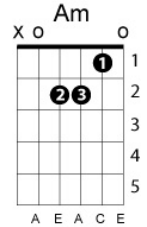

Right Down The Line - Gerry Rafferty (1977)

Key of Dm

Intro (Guitar Solo):

Dm C Am F (x3)

C G Am->G->F

Dm C
 You know I need your love
 Am F
 You've got that hold over me
 Dm C
 Long as I got your love
 Am F
 You know that I'll never leave
 Dm C
 When I wanted you to shape my life
 Am F
 I had no doubt in my mind
 C
 And it's been you
 G
 Woman

Am G F
 Right down the line

I know how much I lean on you
 Only you can see
 The changes that I've been through
 Have left a mark on me
 You've been as constant as a northern star
 The brightest light that shines
 It's been you
 Woman
 Right down the line

C
... 'Cause you believed in me
Through my darkest night
Put something better inside of me
You brought me into the light
Threw away all those crazy dreams
I put them all behind
And it was you
Woman
Right down the line

(Guitar Solo)
Dm C Am F (x3)
C G Am->G->F

If I should doubt myself
If I'm losing ground
I won't turn to someone else
They'd only let me down
When I wanted you to shape my life
I had no doubt in my mind
And it's been you
Woman
Right down the line