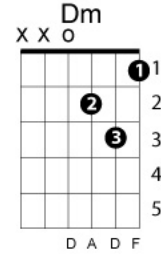

Right Down The Line - Gerry Rafferty (1977)

Key of Dm

Intro (Guitar Solo):

Dm C Am F (x3)

C G Am->G->F

Dm C
 You know I need your love
 Am F
 You've got that hold over me
 Dm C
 Long as I got your love
 Am F
 You know that I'll never leave
 Dm C
 When I wanted you to shape my life
 Am F
 I had no doubt in my mind
 C
 And it's been you
 G
 Woman

Am G F
 Right down the line

I know how much I lean on you
 Only you can see
 The changes that I've been through
 Have left a mark on me
 You've been as constant as a northern star
 The brightest light that shines
 It's been you
 Woman
 Right down the line

C
... 'Cause you believed in me
Through my darkest night
Put something better inside of me
You brought me into the light
Threw away all those crazy dreams
I put them all behind
And it was you
Woman
Right down the line

(Guitar Solo)
Dm C Am F (x3)
C G Am->G->F

If I should doubt myself
If I'm losing ground
I won't turn to someone else
They'd only let me down
When I wanted you to shape my life
I had no doubt in my mind
And it's been you
Woman
Right down the line